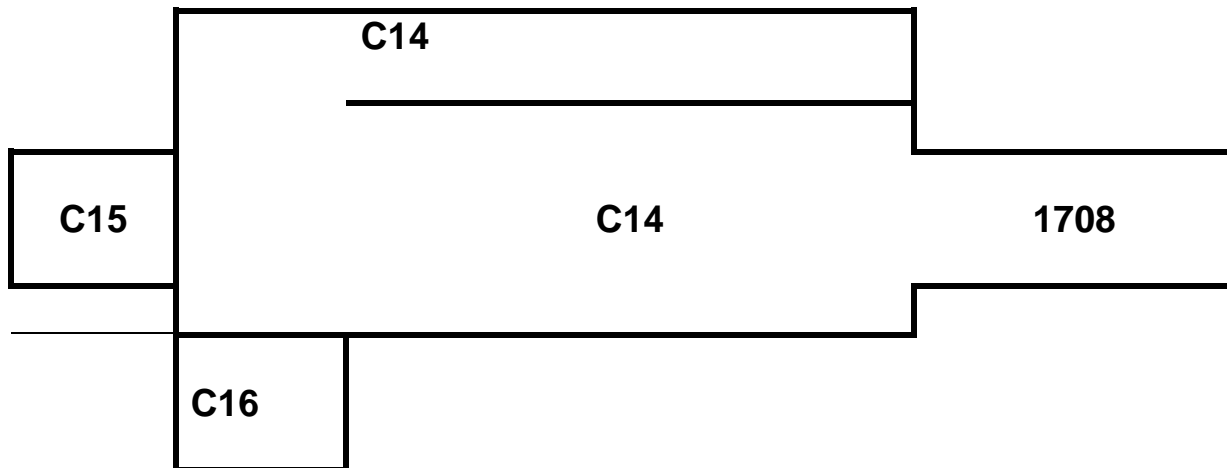

Plan Form & Chronology

Plan form Nave Tower Chancel N Aisle

Position of Porch South

Position of Tower Central

Single or Multiphase: Multi phase

Victorian Make Over:

Make Over Date: C19

Architect: Unknown

Make Over What Windows